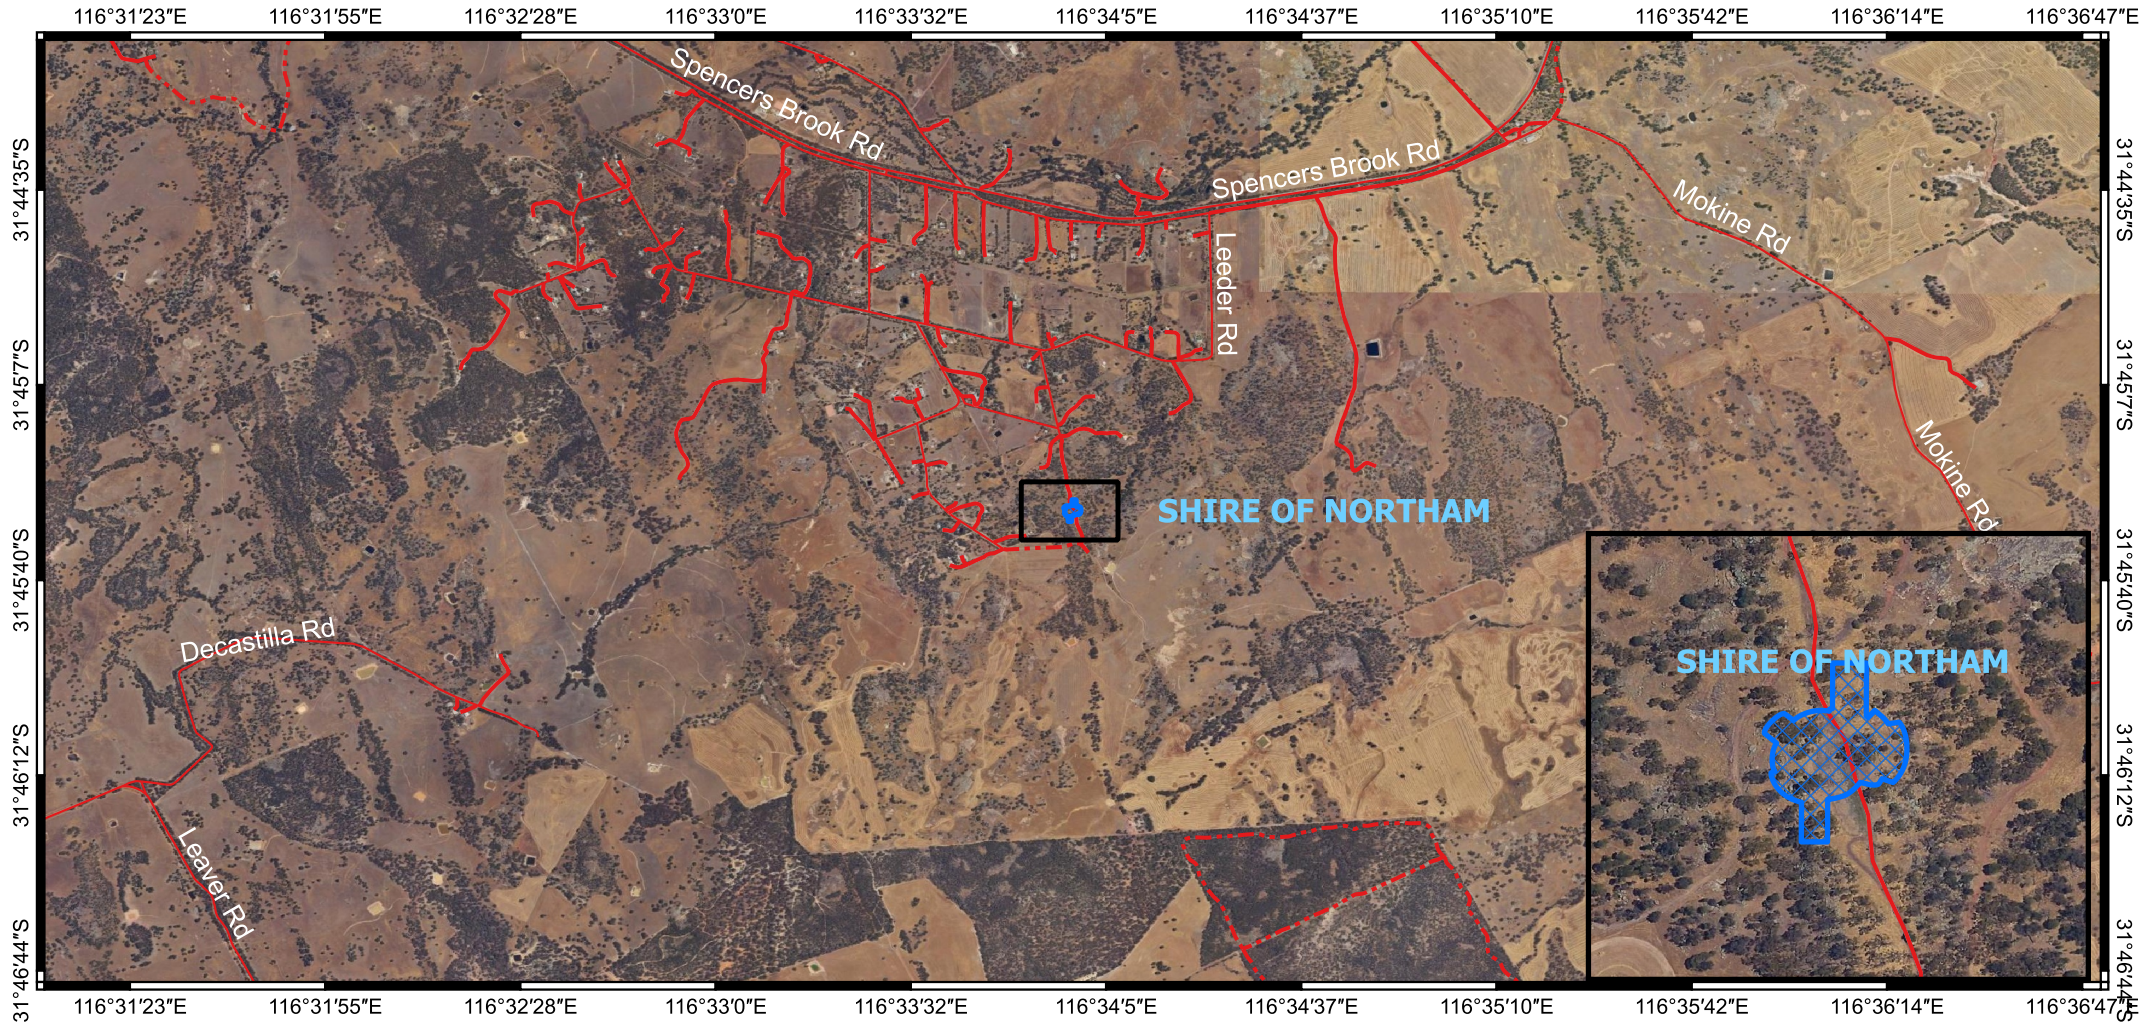

CPS 10581/1 - Context Map

Legend

-  CPS areas applied to clear
-  Local Government Authorities

Roads

-  Minor
-  Other

1:25,000

Projection: GDA 2020

GOVERNMENT OF
WESTERN AUSTRALIA